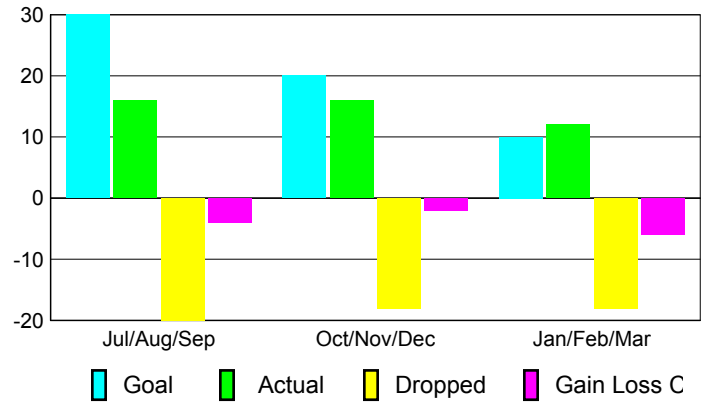

Membership Results 2008-2009

Goal, New, Dropped, Gain/Loss