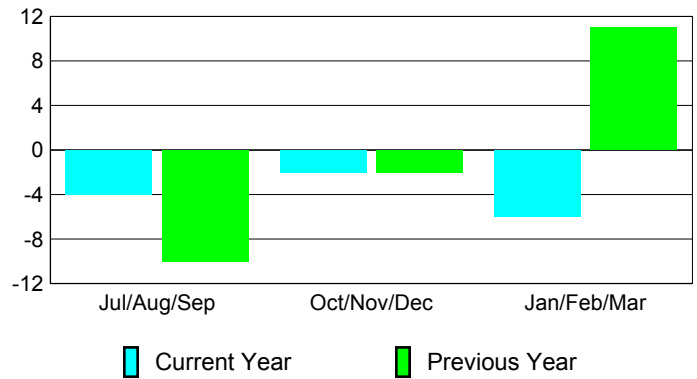

Comparison of Membership Gain/Loss

Current Year Compared to the Previous Year