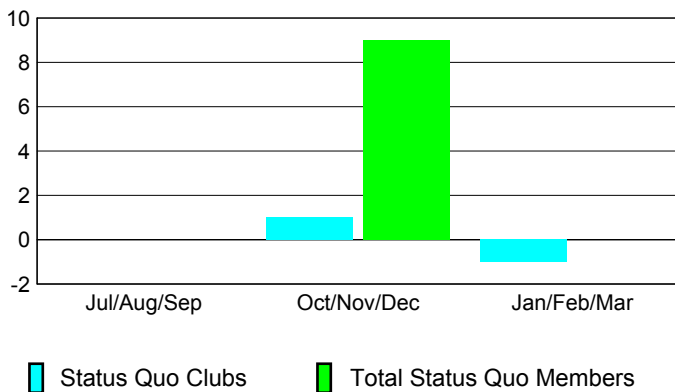

### Clubs 2007-2008

Month	New Club Goal	Actual New Clubs	Actual Dropped Clubs	Gain/Loss of Clubs	Gain/Loss of Clubs
Jul/Aug/Sep	1	0	0	0	0
Oct/Nov/Dec	0	0	0	0	0
Jan/Feb/Mar	1	0	0	0	-1
<b>Totals</b>	<b>2</b>	<b>0</b>	<b>0</b>	<b>0</b>	<b>-1</b>

### Club Results 2008-2009

Goal, New, Dropped, Gain/Loss

### Comparison of Club Gain/Loss

Current Year Compared to the Previous Year

### YTD Status Quo Clubs 2008-2009

Status Quo Clubs Compared to Status Quo Members