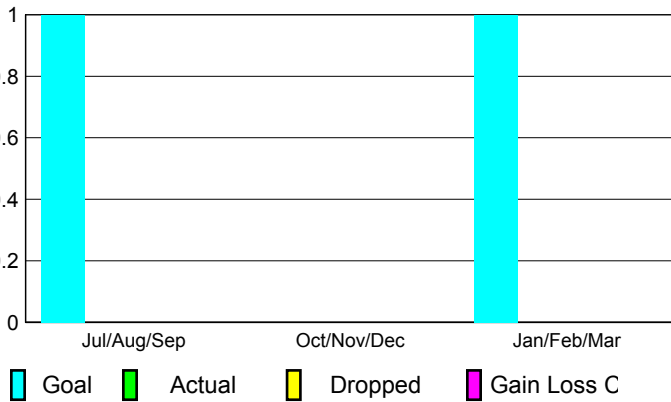

2008-2009 GMT Quarterly Report for District (or Undistricted) **District J 1**

GMT: **ORLANDO TEUBER**

Location: **URUGUAY**

GMT CA: **3**

CLUBS

Club Results 2008-2009

Clubs 2007-2008

Month	New Club Goal	Actual New Clubs	Actual Dropped Clubs	Gain/Loss of Clubs	Gain/Loss of Clubs
Jul/Aug/Sep	1	0	0	0	0
Oct/Nov/Dec	0	0	0	0	0
Jan/Feb/Mar	1	0	0	0	-1
Totals	2	0	0	0	-1

Club Results 2008-2009

Goal, New, Dropped, Gain/Loss